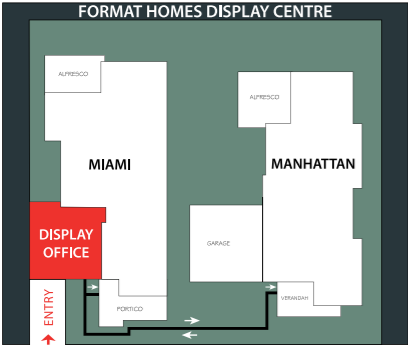

Suppliers of quality products to Format Homes

HIA & MBA MULTI-AWARD WINNERS

Lightsview

(Northgate)

Display Homes at The Strand, Northgate
(off Folland Ave)

Miami 3

Areas

Living	146.67 Sqm
Garage	38.12 Sqm
Alfresco	14.77 Sqm
Portico	15.14 Sqm
Total	214.70 Sqm
Width including garage	11.50 Sqm
Depth	22.99 Sqm

Manhattan 5

Areas

Living - lower	147.30 Sqm
Garage	39.64 Sqm
Alfresco	20.51 Sqm
Verandah	11.51 Sqm
Living - upper	106.02 Sqm
Balcony	12.25 Sqm
Total	337.23 Sqm
Width including Garage	15.47 m
Depth	20.91 m