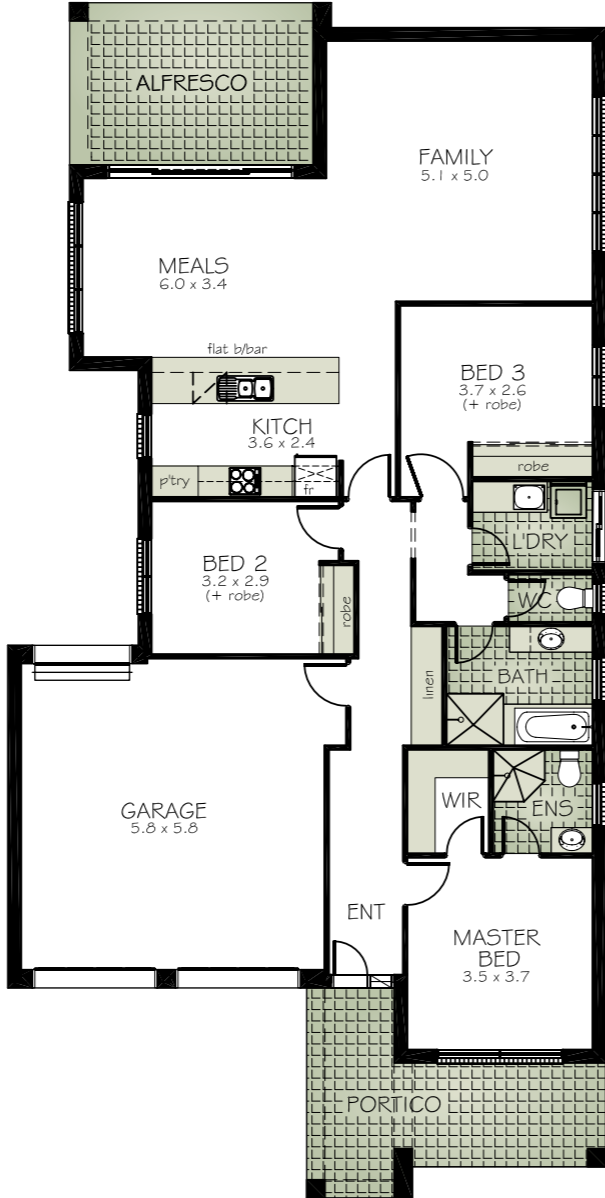

Suppliers of quality products to Format Homes

HIA & MBA MULTI-AWARD WINNERS

Lightsview

(Northgate)

Display Homes at The Strand, Northgate
(off Folland Ave)

Miami 3

Areas

Living	146.67 Sqm
Garage	38.12 Sqm
Alfresco	14.77 Sqm
Portico	15.14 Sqm
Total	214.70 Sqm
Width including garage	11.50 Sqm
Depth	22.99 Sqm

Manhattan 5

Areas

Living - lower	147.30 Sqm
Garage	39.64 Sqm
Alfresco	20.51 Sqm
Verandah	11.51 Sqm
Living - upper	106.02 Sqm
Balcony	12.25 Sqm
Total	337.23 Sqm
Width including Garage	15.47 m
Depth	20.91 m