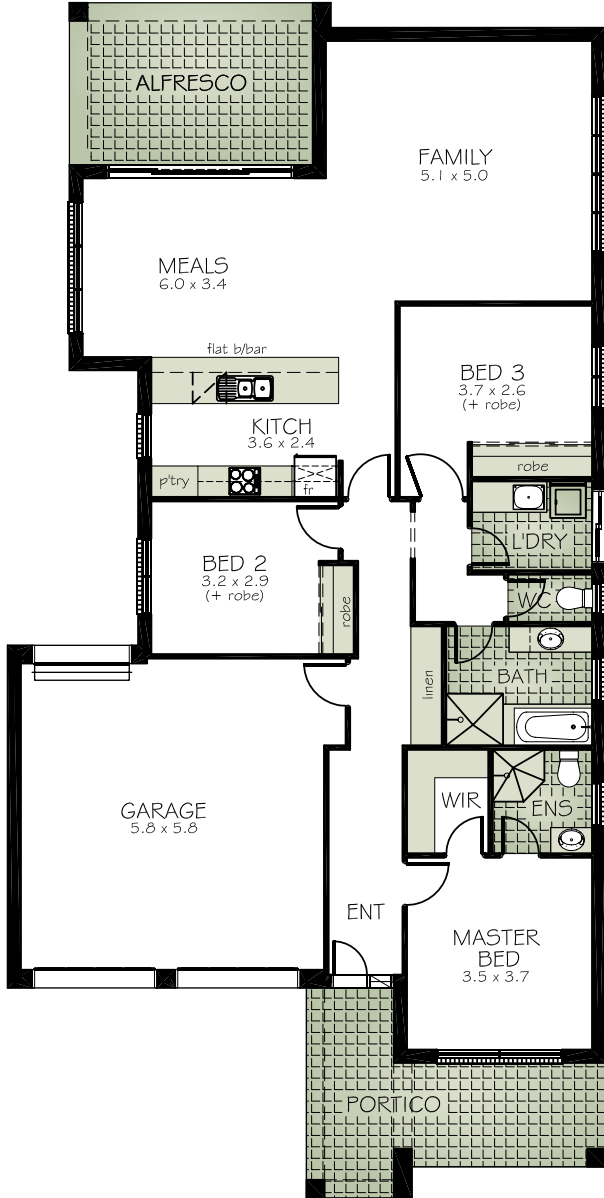

Suppliers of quality products to Format Homes

HIA & MBA MULTI-AWARD WINNERS

Lightsview

(Northgate)

Display Homes at The Strand, Northgate
(off Folland Ave)

Miami 3

Areas

Living	146.67 Sqm
Garage	38.12 Sqm
Alfresco	14.77 Sqm
Portico	15.14 Sqm
Total	214.70 Sqm
Width including garage	11.50 Sqm
Depth	22.99 Sqm

Manhattan 5

Areas

Living - lower	147.30 Sqm
Garage	39.64 Sqm
Alfresco	20.51 Sqm
Verandah	11.51 Sqm
Living - upper	106.02 Sqm
Balcony	12.25 Sqm
Total	337.23 Sqm
Width including Garage	15.47 m
Depth	20.91 m