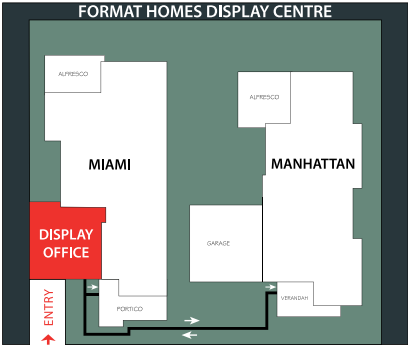

Suppliers of quality products to Format Homes

HIA & MBA MULTI-AWARD WINNERS

Lightsview

(Northgate)

Display Homes at The Strand, Northgate
(off Folland Ave)

Miami 3

Areas

Living	146.67 Sqm
Garage	38.12 Sqm
Alfresco	14.77 Sqm
Portico	15.14 Sqm
Total	214.70 Sqm
Width including garage	11.50 Sqm
Depth	22.99 Sqm

Manhattan 5

Areas

Living - lower	147.30 Sqm
Garage	39.64 Sqm
Alfresco	20.51 Sqm
Verandah	11.51 Sqm
Living - upper	106.02 Sqm
Balcony	12.25 Sqm
Total	337.23 Sqm
Width including Garage	15.47 m
Depth	20.91 m