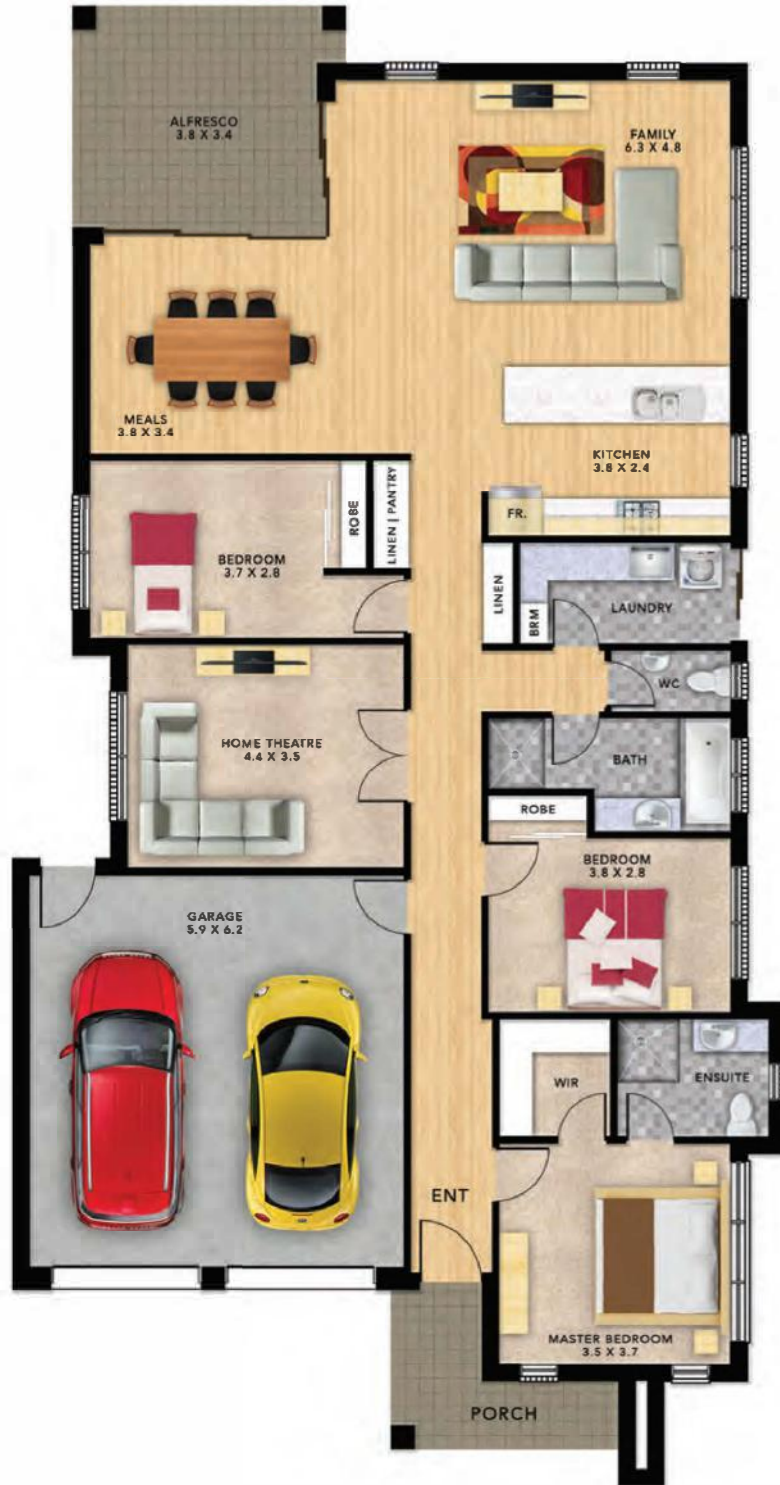

OREGON

Living	170.05 m²
Garage	39.35 m²
Alfresco	13.84 m²
Porch	7.15 m²
TOTAL	230.39 m²

Width	12.23 m
Depth	23.45 m

NOT TO SCALE