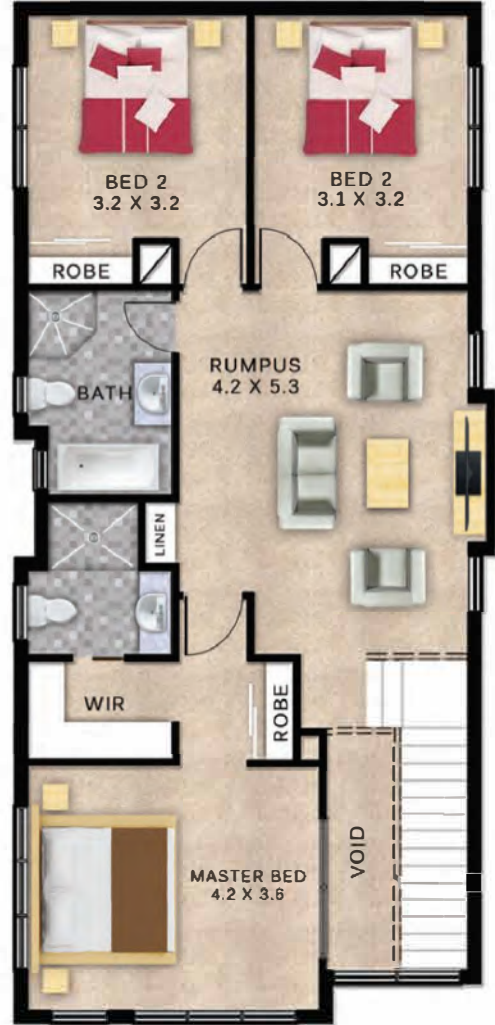

SEATTLE

Living	200.70 m²
Garage	37.43 m²
Alfresco	12.36 m²
Porch	12.92 m²
TOTAL	263.41 m²
Width	8.99 m
Depth	21.55 m

NOT TO SCALE