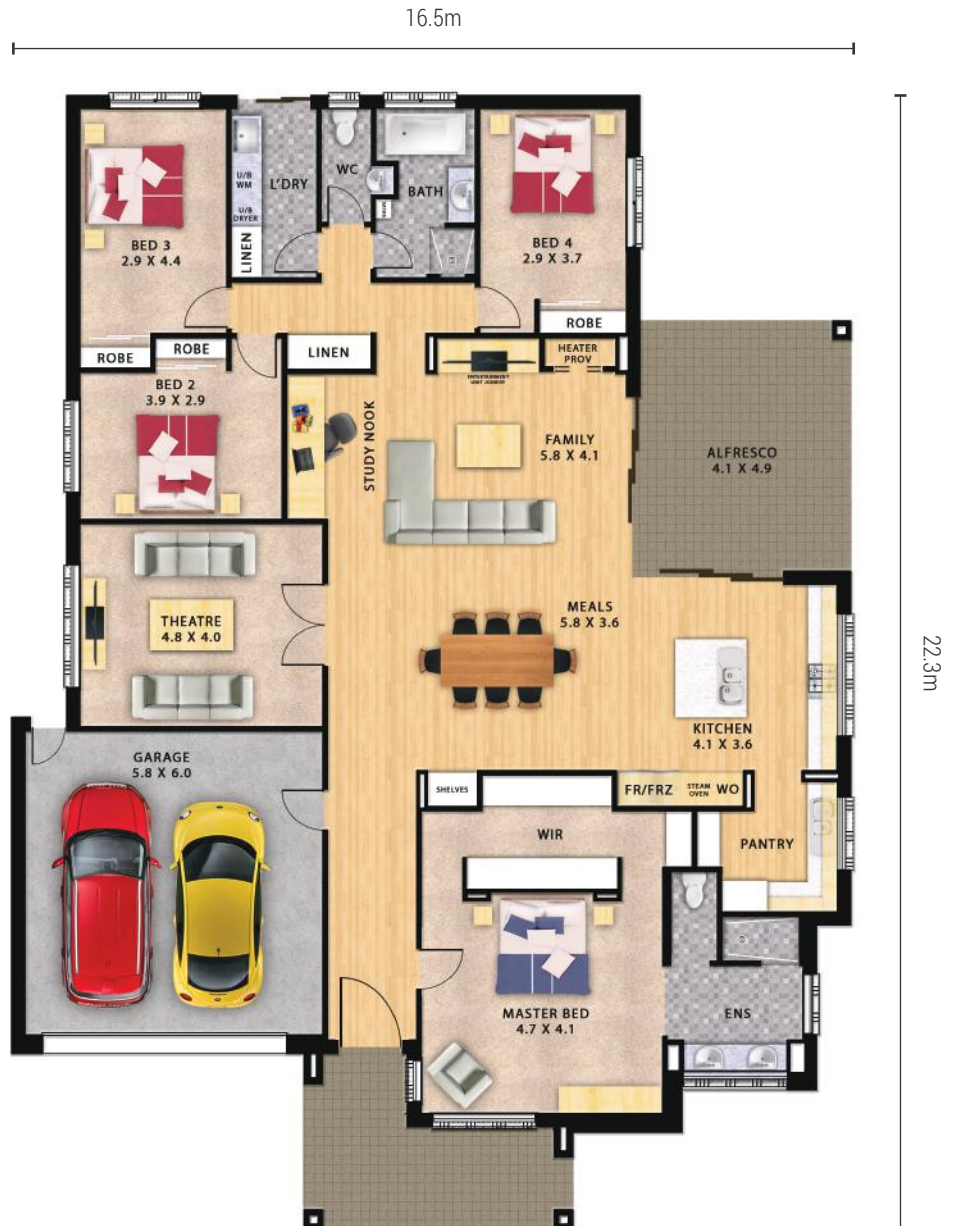

Lightsview Display Homes

South Australia's Best
Medium Home Builder

MADISON

- 
4 BEDS
- 
HOME THEATRE
- 
2 BATHROOMS
- 
2 CARS
- 
BUTLER'S PANTRY
- 
WALK IN ROBE

Area

Living	228.8m ²
Garage	37.2m ²
Porch	13.5m ²
Alfresco	20.2m ²
Total	299.7m²

SEATTLE

3 BEDS

2 LIVING AREAS

STUDY

2 BATHROOMS

3 TOILETS

2 CARS

WALK IN ROBE

Area

Living	200.8m ²
Garage	37.4m ²
Porch	12.9m ²
Alfresco	12.4m ²
Total	263.5m²